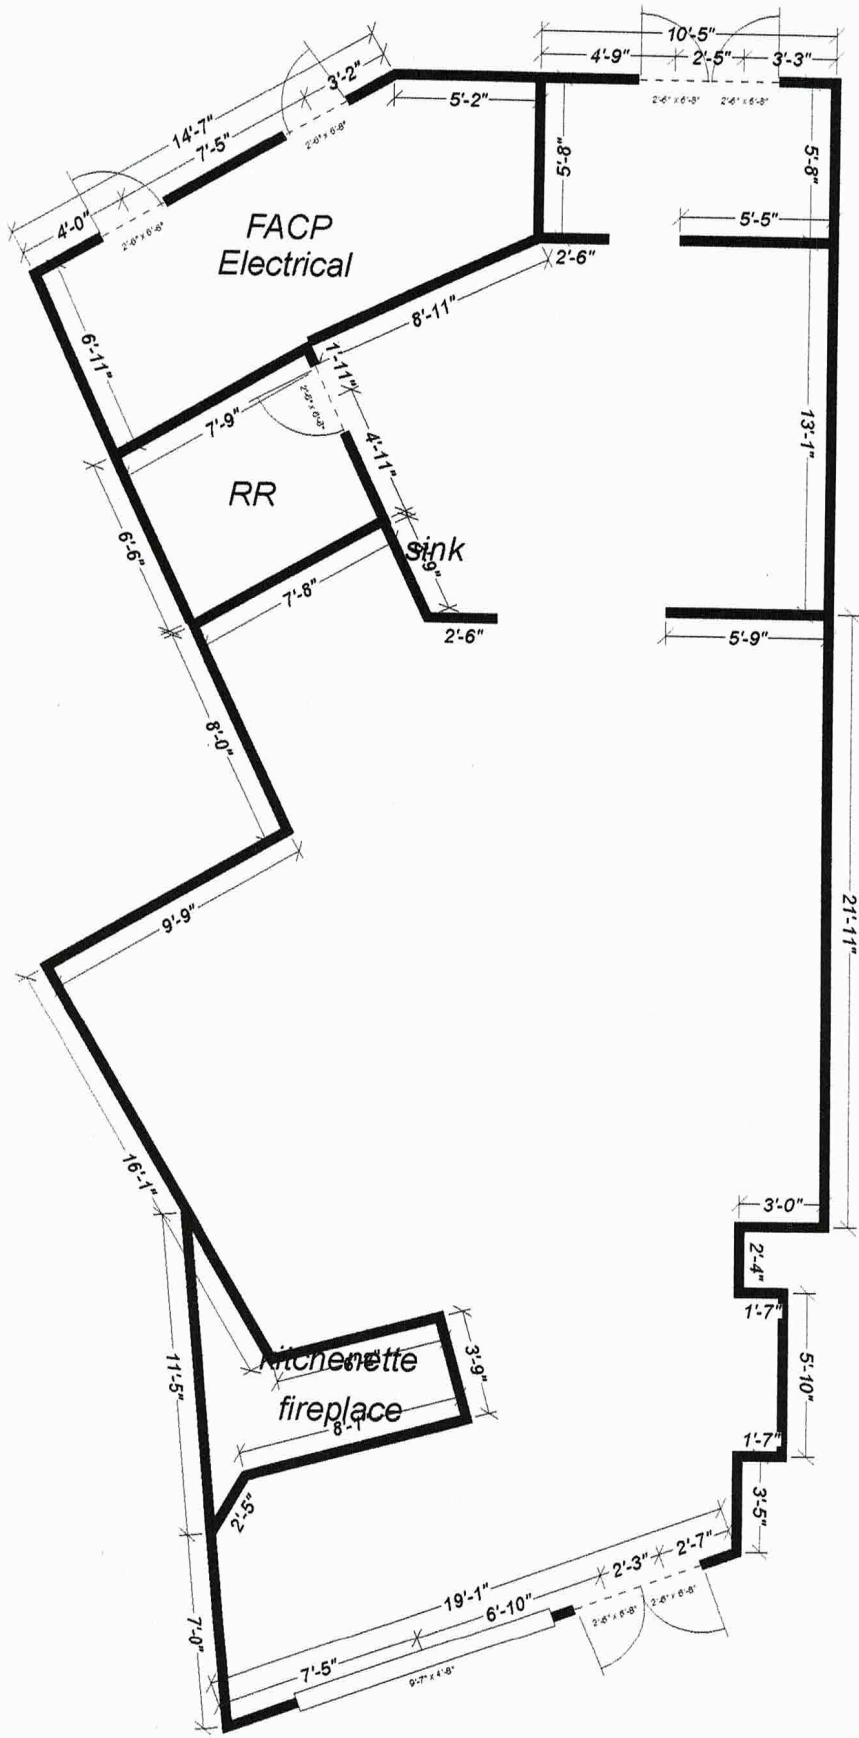

5520 Douglas Ste 130
Granite Bay CA 95746

approx 1305 sf
measurements deemed accurate by not guaranteed

5520 Douglas Ste 130
 Granite Bay CA 95746

approx 1305 sf
 measurements deemed accurate by not guaranteed